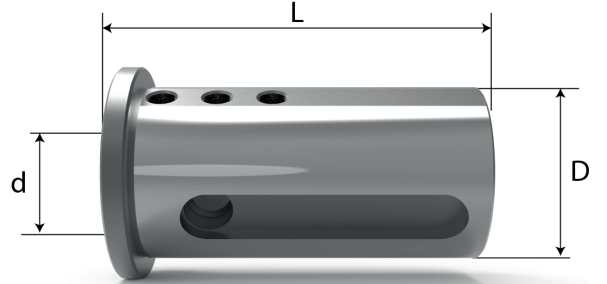

Redüksiyon Kovanı

Sipariş Kodu	d	D	L	Fiyatı (TL)
HT150.20.06	20	6	40	
HT150.20.08	20	8	40	
HT150.20.10	20	10	40	
HT150.20.12	20	12	40	
HT150.20.14	20	14	40	
HT150.20.16	20	16	40	
HT150.25.06	25	6	45	
HT150.25.08	25	8	45	
HT150.25.10	25	10	45	
HT150.25.12	25	12	45	
HT150.25.14	25	14	45	
HT150.25.16	25	16	45	
HT150.25.20	25	20	45	
HT150.32.06	32	6	65	1100,00₺
HT150.32.08	32	8	65	1100,00₺
HT150.32.10	32	10	65	1100,00₺
HT150.32.12	32	12	65	1100,00₺
HT150.32.14	32	14	65	1100,00₺
HT150.32.16	32	16	65	1100,00₺
HT150.32.20	32	20	65	1100,00₺
HT150.32.25	32	25	65	1100,00₺
HT150.40.06	40	6	75	1150,00₺
HT150.40.08	40	8	75	1150,00₺
HT150.40.10	40	10	75	1150,00₺
HT150.40.12	40	12	75	1150,00₺
HT150.40.14	40	14	75	1150,00₺
HT150.40.16	40	16	75	1150,00₺
HT150.40.20	40	20	75	1150,00₺
HT150.40.25	40	25	75	1150,00₺
HT150.40.32	40	32	75	1150,00₺