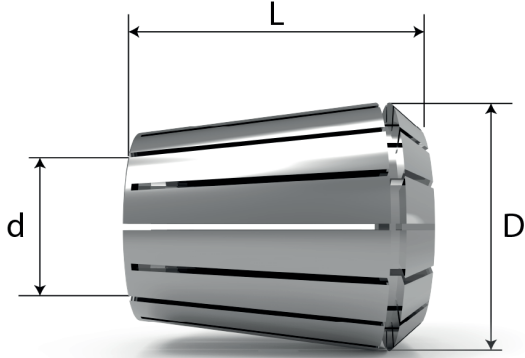

ER DIN 6499

Sipariş Kodu	Cinsi	d	D	L	Fiyatı (TL)
HT426.01	ER 16 / 426	1	17	27,5	640,00 ₺
HT426.015	ER 16 / 426	1,5	17	27,5	640,00 ₺
HT426.02	ER 16 / 426	2	17	27,5	640,00 ₺
HT426.03	ER 16 / 426	3	17	27,5	640,00 ₺
HT426.04	ER 16 / 426	4	17	27,5	640,00 ₺
HT426.05	ER 16 / 426	5	17	27,5	640,00 ₺
HT426.06	ER 16 / 426	6	17	27,5	640,00 ₺
HT426.07	ER 16 / 426	7	17	27,5	640,00 ₺
HT426.08	ER 16 / 426	8	17	27,5	640,00 ₺
HT426.09	ER 16 / 426	9	17	27,5	640,00 ₺
HT426.10	ER 16 / 426	10	17	27,5	640,00 ₺
HT428.02	ER 20 / 428	2	21	31,5	710,00 ₺
HT428.03	ER 20 / 428	3	21	31,5	710,00 ₺
HT428.04	ER 20 / 428	4	21	31,5	710,00 ₺
HT428.05	ER 20 / 428	5	21	31,5	710,00 ₺
HT428.06	ER 20 / 428	6	21	31,5	710,00 ₺
HT428.07	ER 20 / 428	7	21	31,5	710,00 ₺
HT428.08	ER 20 / 428	8	21	31,5	710,00 ₺
HT428.09	ER 20 / 428	9	21	31,5	710,00 ₺
HT428.10	ER 20 / 428	10	21	31,5	710,00 ₺
HT428.11	ER 20 / 428	11	21	31,5	710,00 ₺
HT428.12	ER 20 / 428	12	21	31,5	710,00 ₺
HT428.13	ER 20 / 428	13	21	31,5	710,00 ₺

Sipariş Kodu	Cinsi	d	D	L	Fiyatı (TL)
HT430.02	ER 25 / 430	2	26	34	720,00 ₺
HT430.03	ER 25 / 430	3	26	34	720,00 ₺
HT430.04	ER 25 / 430	4	26	34	720,00 ₺
HT430.05	ER 25 / 430	5	26	34	720,00 ₺
HT430.06	ER 25 / 430	6	26	34	720,00 ₺
HT430.07	ER 25 / 430	7	26	34	720,00 ₺
HT430.08	ER 25 / 430	8	26	34	720,00 ₺
HT430.09	ER 25 / 430	9	26	34	720,00 ₺
HT430.10	ER 25 / 430	10	26	34	720,00 ₺
HT430.11	ER 25 / 430	11	26	34	720,00 ₺
HT430.12	ER 25 / 430	12	26	34	720,00 ₺
HT430.13	ER 25 / 430	13	26	34	720,00 ₺
HT430.14	ER 25 / 430	14	26	34	720,00 ₺
HT430.15	ER 25 / 430	15	26	34	720,00 ₺
HT430.16	ER 25 / 430	16	26	34	720,00 ₺